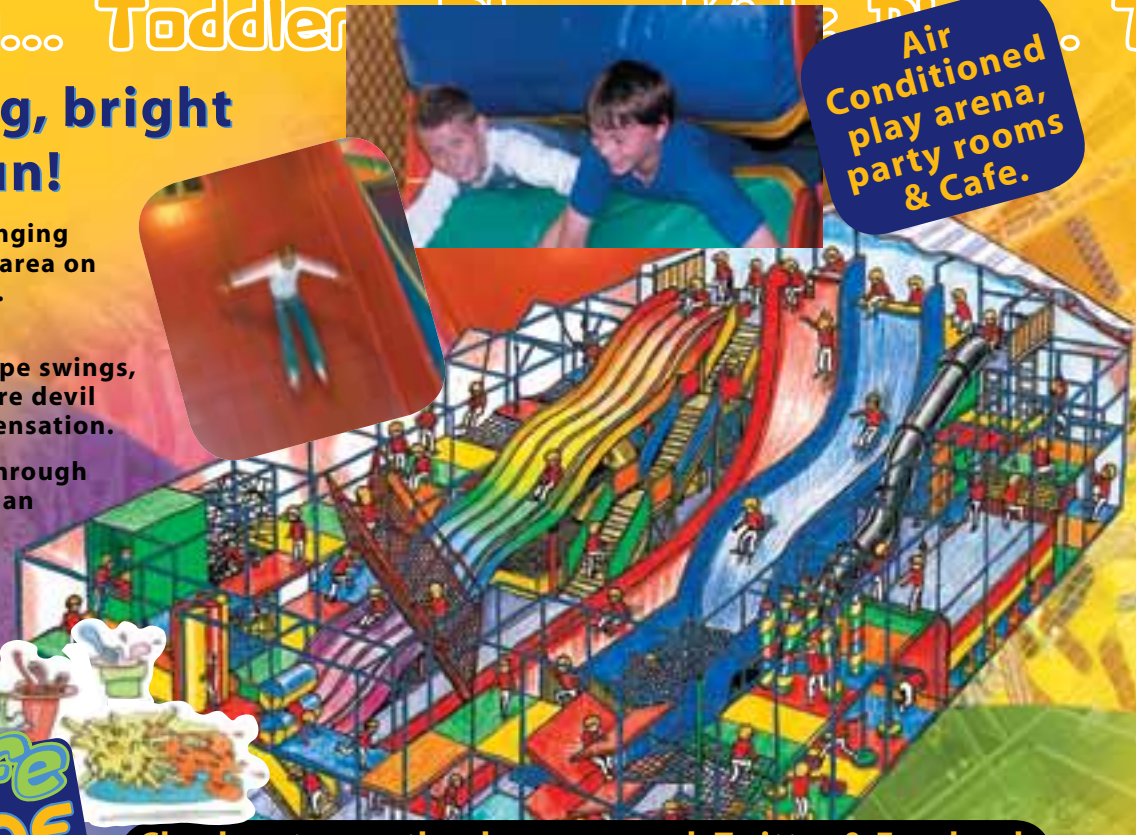

PLAYZONE

THE SOUTH COAST'S BIGGEST INDOOR ADVENTURE PLAY AREA!

Fizzical Fun For Everyone!

RAIN OR SHINE, DAY OR NIGHT.

... Families Play... Toddlerz Play... Kidz Play... Teenz Play... Adultz Play...
 ... Families Play... Toddlerz Play... Kidz Play... Teenz Play... Adultz Play...

PlayZone... It's big, bright & bulging with fun!

PlayZone is the largest, most challenging and exciting indoor adventure play area on the South Coast - fun for everyone... rain or shine, day or night!

It's the place with slides, tunnels, rope swings, walkways and bridges! There are dare devil slides too - one with a sheer drop sensation.

There's so much to go under, over, through down, up and round... even more than you see here. We have a dedicated area for Toddlerz and special party rooms too - So come and play!

When playing gives you an appetite or monster thirst, it's CafeZone to the rescue! It's great for adultz who want to relax in a separate Air Conditioned area.

Our menu features healthy eating options.

Every Day Feels Like A Party!

None of the effort & all of the fun!

With PartyZone, we organise everything you need to make your party go with a swing... a slide... a rope net... including invitations, party food, drinks & party bags!