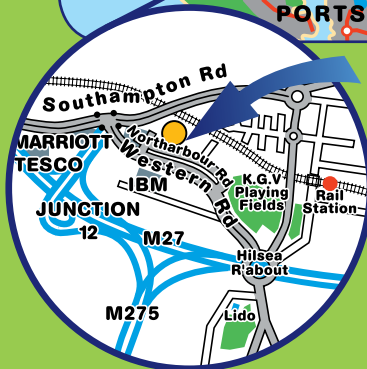

How to find us...

From the West, we're just off the junction 12 of the M27. From the East, we're just by the A27 Port Solent/Cosham turn off.

PLAY ZONE, Unit A4, Oak Park Industrial Estate, North Harbour Rd, Portsmouth PO6 3TJ